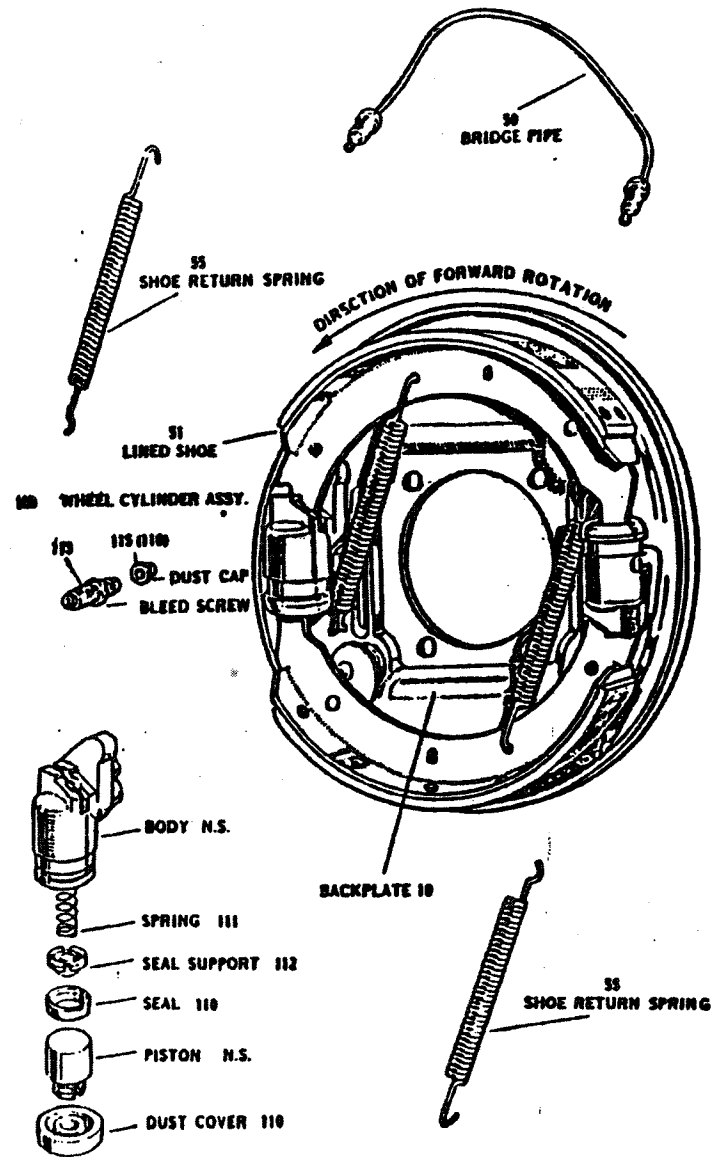

ILLUSTRATION AND SIZE

600 SLAVE CYLINDER ASSY.
605 Service Kit
607 Push Rod Assy.
608 Bleed Screw
610 Dust Cap

Brake
No. 102 }CV

Clutch
No. 102 }

3112243W
SP1963
378847
391011
378434

64067581
SP1963
378847
64673298
64473022
3700619W

No. 141

64067598
SP2019
64673270
377686W
363400

Diagram 1 - FRONT BRAKE LAYOUT

Diagram 2 - REAR BRAKE LAYOUT